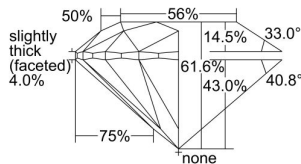

GIA®

FACSIMILE

GIA REPORT 2397177404

Verify this report at GIA.edu

GIA NATURAL DIAMOND DOSSIER®

June 25, 2021
GIA Report Number 2397177404
Shape and Cutting Style ..... Round Brilliant
Measurements ..... 5.15 - 5.16 x 3.17 mm

GRADING RESULTS

Carat Weight ..... 0.52 carat
Color Grade ..... F
Clarity Grade VVS2
Cut Grade ..... Excellent

ADDITIONAL GRADING INFORMATION

Polish ..... Excellent
Symmetry ..... Excellent
Fluorescence ..... Very Strong Blue
Clarity Characteristics ..... Pinpoint, Cloud
Inscription(s): GIA 2397177404

PROPORTIONS

Profile to actual proportions

GRADING SCALES

GIA COLOR SCALE

COLOURESS	D
	E
	F
	G
	H
	I
	J
NEAR COLOURESS	K
	L
Faint	M
	N
	O
	P
	Q
	R
	S
	T
	U
	V
	W
	X
	Y
Light	Z

GIA CLARITY SCALE

VERY VERY SLIGHTLY INCLUDED	FLAWLESS
	INTERNALLY FLAWLESS
VERY SLIGHTLY INCLUDED	VVS₁
	VVS₂
SLIGHTLY INCLUDED	VS₁
	VS₂
INCLUDED	SI₁
	SI₂
	I₁
	I₂
	I₃

GIA CUT SCALE

EXCELLENT
VERY GOOD
GOOD
FAIR
POOR