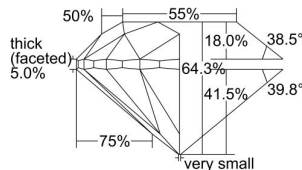

GIA®

FACSIMILE

GIA REPORT

1445627534

Verify this report at GIA.edu

GIA NATURAL DIAMOND DOSSIER®

September 12, 2022
GIA Report Number 1445627534
Shape and Cutting Style ..... Round Brilliant
Measurements ..... 4.92 - 4.94 x 3.17 mm

GRADING RESULTS

Carat Weight ..... 0.50 carat
Color Grade ..... M
Clarity Grade VS2
Cut Grade ..... Very Good

ADDITIONAL GRADING INFORMATION

Polish ..... Excellent
Symmetry ..... Very Good
Fluorescence ..... None
Clarity Characteristics ..... Crystal, Cloud
Inscription(s): GIA 1445627534

PROPORTIONS

Profile to actual proportions

GRADING SCALES

GIA COLOR SCALE	GIA CLARITY SCALE	GIA CUT SCALE	
D	FLAWLESS	EXCELLENT	
E	INTERNALLY FLAWLESS		
F		VVS₁	VERY GOOD
G	VVS₂		
H	VS₁	GOOD	
I	VS₂		
J	SI₁	FAIR	
K	SI₂		
L	I₁	POOR	
M	I₂		
N	I₃		
O			
P			
Q			
R			
S			
T			
U			
V			
W			
X			
Y			
Z