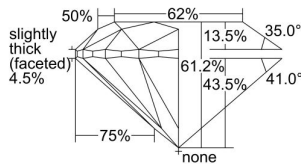

GIA®

FACSIMILE

GIA REPORT 6401398607

Verify this report at GIA.edu

GIA NATURAL DIAMOND DOSSIER®

September 14, 2021
GIA Report Number **6401398607**
Shape and Cutting Style ..... **Round Brilliant**
Measurements ..... **5.27 - 5.31 x 3.24 mm**

GRADING RESULTS

Carat Weight ..... **0.57 carat**
Color Grade ..... **D**
Clarity Grade **VS2**
Cut Grade ..... **Excellent**

ADDITIONAL GRADING INFORMATION

Polish ..... **Excellent**
Symmetry ..... **Excellent**
Fluorescence ..... **Medium Blue**
Clarity Characteristics ..... **Crystal**
Inscription(s): **GIA 6401398607**

PROPORTIONS

Profile to actual proportions

GRADING SCALES

GIA COLOR SCALE	GIA CLARITY SCALE	GIA CUT SCALE	
D	FLAWLESS	EXCELLENT	
E	INTERNALLY FLAWLESS		
F		VVS₁	VERY GOOD
G	VVS₂		
H	VS₁	GOOD	
I	VS₂		
J	SI₁	FAIR	
K	SI₂		
L	I₁	POOR	
M	I₂		
N	I₃		
O			
P			
Q			
R			
S			
T			
U			
V			
W			
X			
Y			
Z