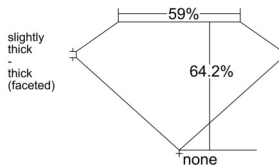

GIA®

FACSIMILE

GIA REPORT 7541559551

Verify this report at GIA.edu

GIA NATURAL DIAMOND DOSSIER®

February 02, 2026
GIA Report Number 7541559551
Shape and Cutting Style ..... Oval Brilliant
Measurements ..... 6.77 x 5.04 x 3.24 mm

GRADING RESULTS

Carat Weight ..... 0.71 carat
Color Grade ..... F
Clarity Grade VS1

ADDITIONAL GRADING INFORMATION

Polish ..... Excellent
Symmetry ..... Very Good
Fluorescence ..... Faint
Clarity Characteristics..... Needle, Feather, Pinpoint
Inscription(s): GIA 7541559551

PROPORTIONS

Profile not to actual proportions

GRADING SCALES

GIA COLOR SCALE		GIA CLARITY SCALE			
COLORLESS	D	VERY VERY SLIGHTLY INCLUDED	FLAWLESS		
	E		INTERNALLY FLAWLESS		
	F	VERY SLIGHTLY INCLUDED	VVS₁		
	G		VVS₂		
	H		VS₁		
	NEAR COLORLESS	I	SLIGHTLY INCLUDED	VS₂	
		J		SI₁	
		FAINT	K	INCLUDED	SI₂
			L		I₁
			M		I₂
VERT LIGHT	N		INCLUDED	I₃	
	O				
	P				
	Q				
	R				
LIGHT	S				
	T				
	U				
	V				
	W				
	X				
Y					
Z