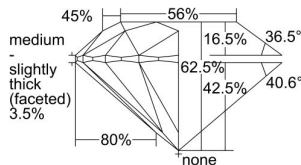

GIA®

FACSIMILE

GIA REPORT 2457685979

Verify this report at GIA.edu

GIA NATURAL DIAMOND DOSSIER®

January 27, 2023
GIA Report Number **2457685979**
Shape and Cutting Style ..... **Round Brilliant**
Measurements ..... **5.65 - 5.69 x 3.54 mm**

GRADING RESULTS

Carat Weight ..... **0.70 carat**
Color Grade ..... **L**
Clarity Grade **S11**
Cut Grade ..... **Excellent**

ADDITIONAL GRADING INFORMATION

Polish ..... **Excellent**
Symmetry ..... **Very Good**
Fluorescence ..... **Strong Blue**
Clarity Characteristics ..... **Cloud, Feather**
Inscription(s): **GIA 2457685979**

PROPORTIONS

Profile to actual proportions