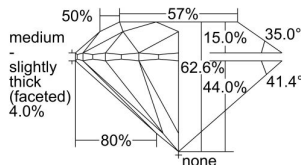

GIA®

FACSIMILE

GIA REPORT

7468416108

Verify this report at GIA.edu

GIA NATURAL DIAMOND DOSSIER®

April 25, 2023

GIA Report Number **7468416108**

Shape and Cutting Style ..... **Round Brilliant**

Measurements ..... **5.18 - 5.20 x 3.25 mm**

GRADING RESULTS

Carat Weight ..... **0.54 carat**

Color Grade ..... **D**

Clarity Grade **S11**

Cut Grade ..... **Excellent**

ADDITIONAL GRADING INFORMATION

Polish ..... **Very Good**

Symmetry ..... **Excellent**

Fluorescence ..... **Strong Blue**

Clarity Characteristics ..... **Crystal**

Inscription(s): **GIA 7468416108**

PROPORTIONS

Profile to actual proportions

GRADING SCALES

GIA COLOR SCALE

COLORED	D
	E
	F
	G
	H
	I
	J
NEAR COLORLESS	K
	L
	M
Faint	N
	O
	P
	Q
	R
	S
	T
	U
	V
	W
	X
	Y
Light	Z

GIA CLARITY SCALE

FLAWLESS	VERY VERY SLIGHTLY INCLUDED	VVS₁	VVS₂	VS₁	VS₂	S1₁	S1₂	I₁	I₂	I₃	
											INTERNAL FLAWLESS

GIA CUT SCALE

EXCELLENT
VERY GOOD
GOOD
FAIR
POOR